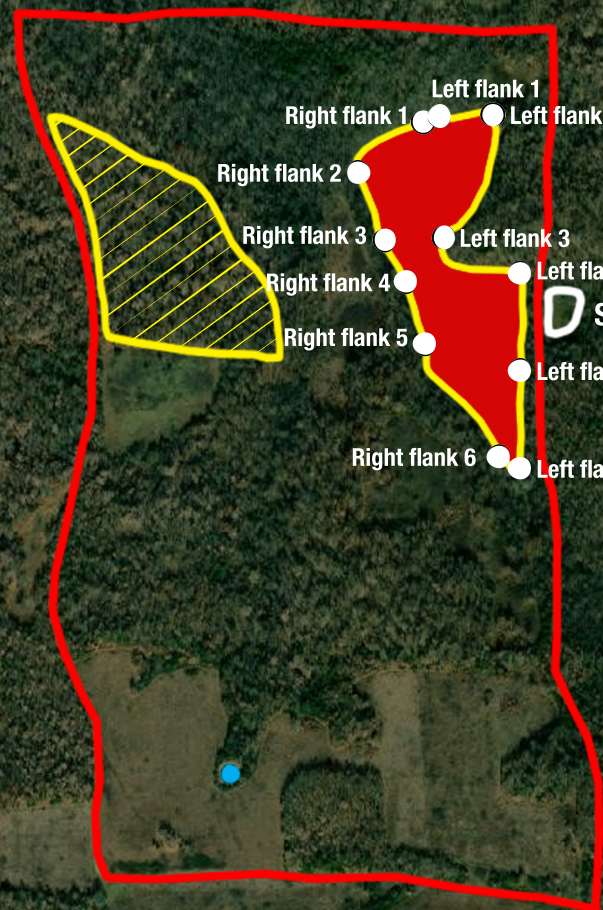

**Legend**

- Ignition check points
- 🟡 Old timber with snags
- 🔴 Contingency Lines
- 🔴 Burn Unit 1
- 🟦 Pond
- 🟢 Safety Zone (green field)

Chicken Houses - 0.25 mi ←

State highway - 0.25 mi ↓